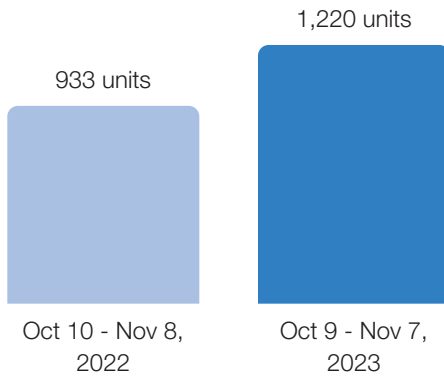

- ✓ **Home type:** Single family home
- ✓ **Home size:** 3646 sq. ft.
- ✓ **Own or Rent:** Own
- ✓ **More home details**

Oct 10 - Nov 7, 2023

Your energy use was **higher** than efficient homes by

30%

You used less energy than similar homes

View your Home Energy Survey

EASY LOGIN

Want to reduce your home's energy use? Turn over for personalized savings advice.

Your energy use compared to last year

What could have caused your energy use to increase?