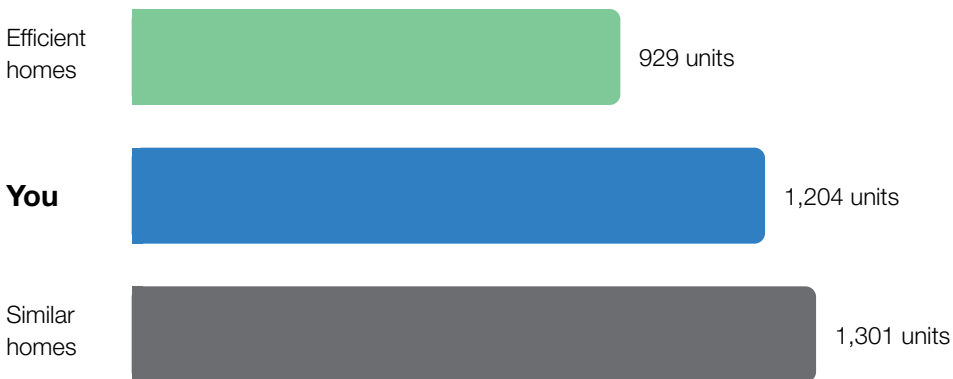

Your energy use at a glance

Use this report to learn about your energy use and how you can save more.

How you compare to others

Efficient homes represent the 20% of similar homes in your comparison group that used the least energy this period.

- ✓ **Home type:** Single family home
- ✓ **Home size:** 3646 sq. ft.
- ✓ **Own or Rent:** Own
- ✓ **More home details**

Oct 10 - Nov 7, 2023

Your energy use was **higher** than efficient homes by

30%

You used less energy than similar homes